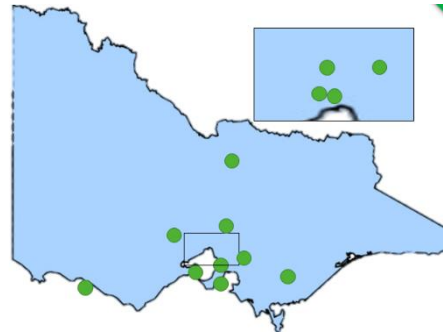

Vic Country State Team Alumni

Long history with significant representation from Gippsland over the years and from a number of Associations

2019	Men		Women	
U18	Keith Robinson	Phillip Island	Emirson Devenie	Traralgon
	Patrick Ryan	Phillip Island	Jade Melbourne	CoE / Traralgon
	Christian D'Angelo	Traralgon		
U16	Coby Burgiel	Maffra	Myah Healey	Traralgon
	Jack Hrehoresen	Maffra	Dallas Loughridge	Warragul
			Sienna Privitera	Traralgon
			Georgia Koopmans	Warragul
			Jamie Gallatly	Maffra
			Jaz Shelley	

BIG V 2019- MEN'S DIV 1

- Latrobe City Energy
- Shepparton Gators
- Warrnambool Seahawks
- Sunbury Jets
- Western Port Steelers
- Keysborough Cougars
- Bulleen Boomers
- Warradyte Venom
- Bellarine Storm
- Melbourne Uni Black Angels
- Collingwood All Stars
- Coburg Giants
- Whittlesea Pacers

Shortest road trip: Western Port – 145km

Longest road trip: Warrnambool – 415km

Average road trip: 211km

Average road trip (ex-Warrnambool): 192km

BIG V 2019- WOMEN'S DIV 1

- Latrobe City Energy
- Mildura Heat
- Western Port
- Hawthorn Magic
- Craigieburn Eagles
- Camberwell Dragons
- Chelsea Gulls
- Warradyte Venom
- Bellarine Storm

Shortest road trip: Western Port – 145km

Longest road trip: Mildura – 706km

Average road trip: 241km

Average road trip (ex-Mildura): 174km